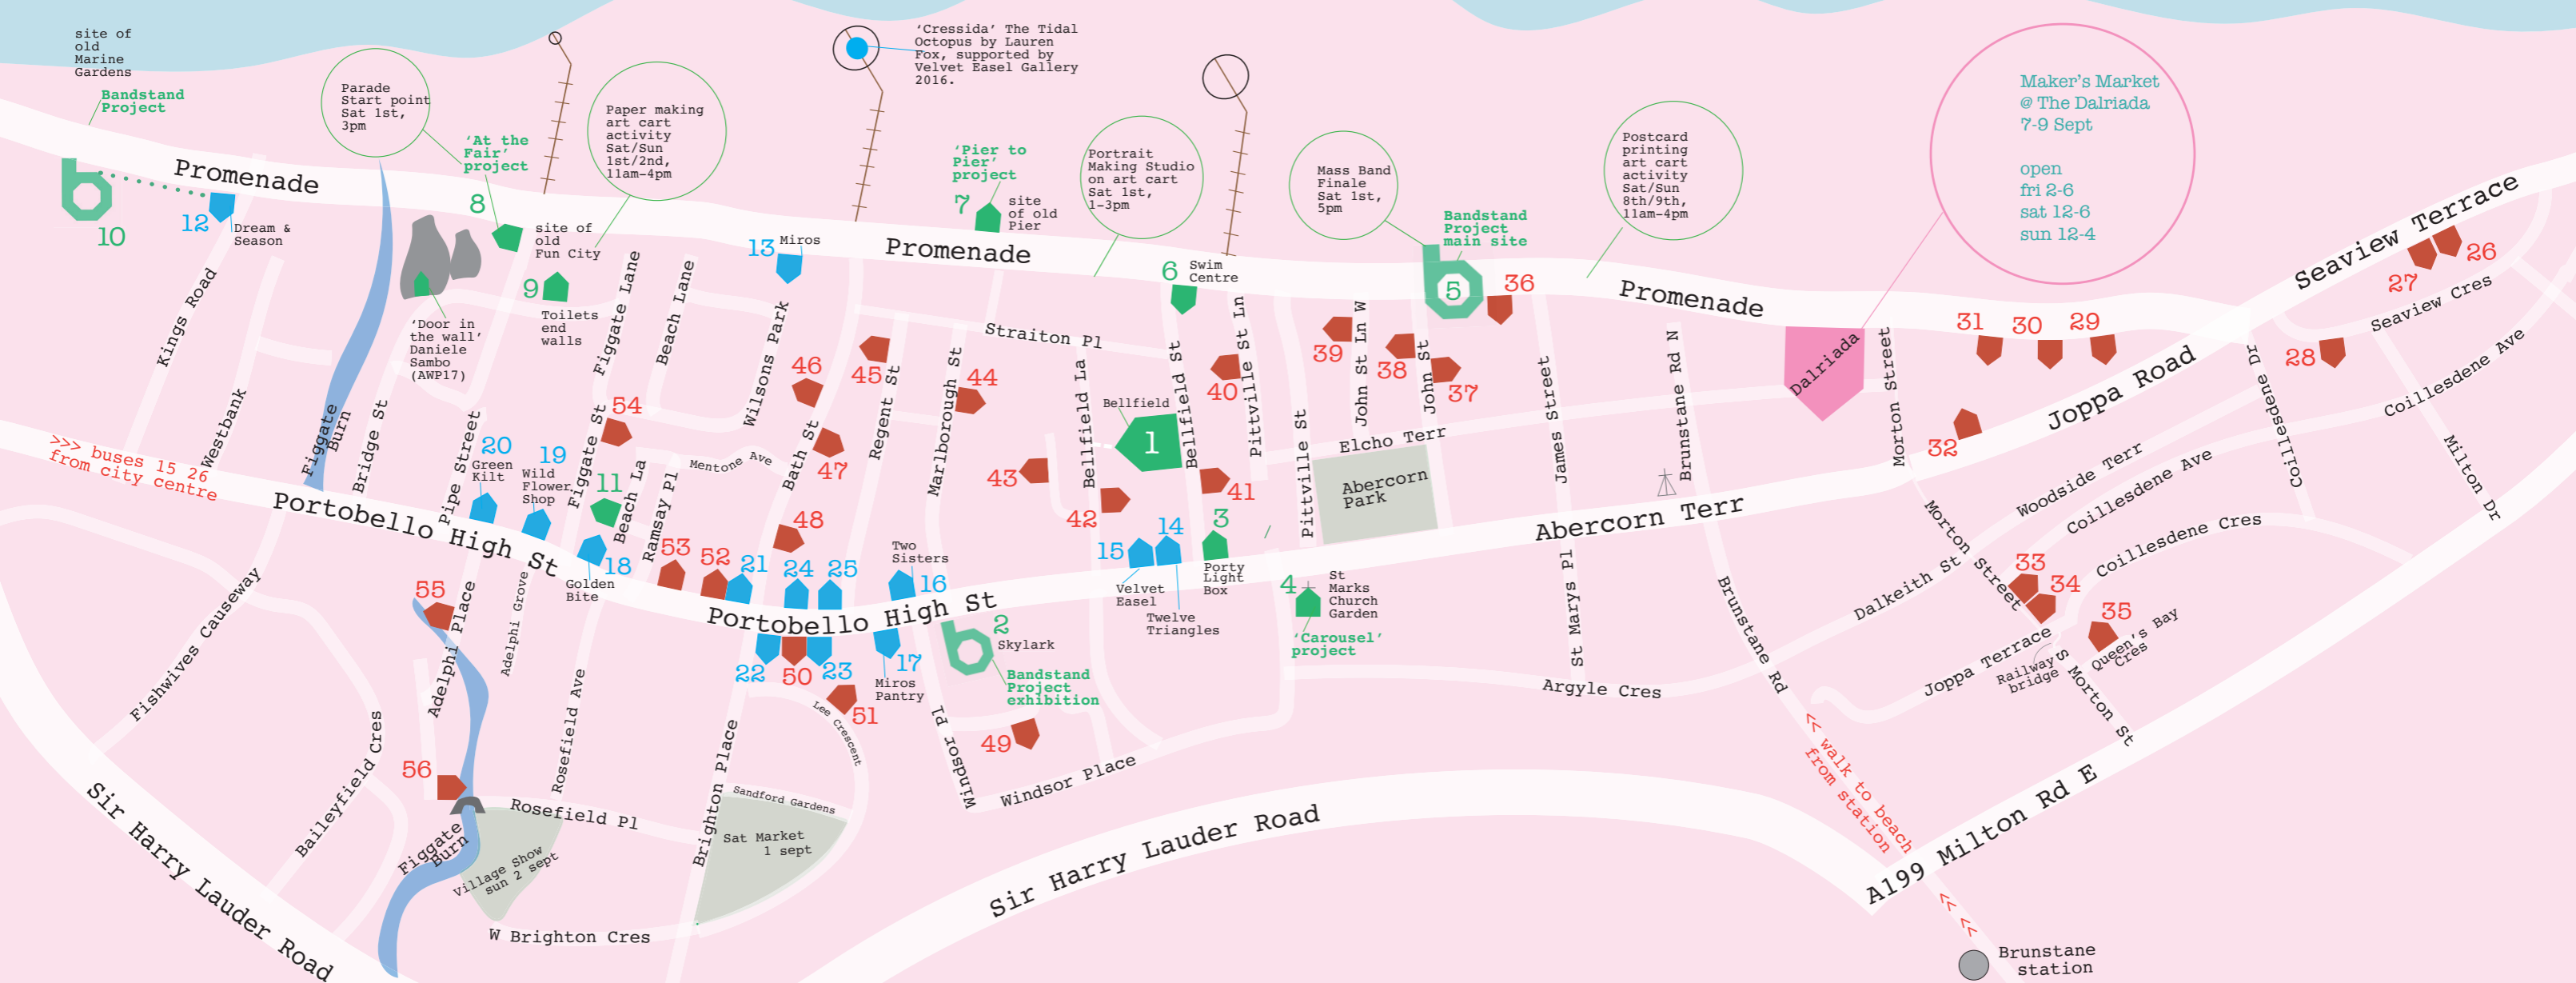

We'll also be showing archive film, have workshops, artist talks, a reading area, and other events will be held in the space, all alongside a small art cafe.

Getting Here...

Portobello, Edinburgh's Seaside is situated 3 miles east of the city centre.

Bus - Take the 15 or 26 bus from Princes Street (journey time 20 mins)

Train - from Brunstane Station its a 20 minute walk to Portobello Prom, follow Brunstane Road to the sea. Trains from Waverley every 30 minutes.

'Art Houses' Open

Weekends 1/2 + 8/9 Sept
sats 10am-6pm suns 11am-5pm

Some houses are open 1 weekend only. Please check individual entries overleaf for details.

'Pleasure Ground' event locations

- 1 Bellfield - Event Hub
- 2 Skylark - Bandstand Project
- 3 Porty Light Box - 'Timeline'
- 4 St Marks Church - 'Carousel'
- 5 Old bandstand site - Bandstand Project
- 6 Swim Centre - Wild Ones Collective
- 7 Old Pier site - 'Pier to Pier'
- 8 Old FunCity site - 'At the Fair'
- 9 Toilets by Pipe Street
- 10 Old Marine Gardens site - Bandstand Project + 'Beside the Silver Sea'
- 11 Beach Lane Social Club - 'Séance'